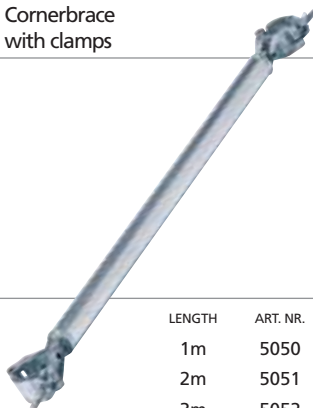

Halfcoupler
with lifting eye

TUBE	LOAD	ART. NR.
48-51mm	250kg	5033
32-35mm	35kg	5033-1

Coupler
for crank stand

	SYSTEM	ART. NR.
TV-tap	F32-44	5040
Lifting eye	F32-44	5039

Accessories

Clamp CL-075
with spring, bolts and nut

ART. NR.
5065

Clamp CL-075
with bolts and nut

ART. NR.
5065-1

Clamp C08
with bolt and nut

ART. NR.
5068-1

Clamp JL-221S
with bolts and nut

ART. NR.
5069

Halfcoupler on tube
with conical connector

TUBE	LENGTH	ART. NR.
50mm	210mm	5055
50mm	330mm	5056

Claw on tube
with conical connector

TUBE	LENGTH	ART. NR.
50mm	210mm	5053
50mm	330mm	5054

Cornerbrace
with clamps

LENGTH	ART. NR.
1m	5050
2m	5051
3m	5052

Safety steel cable

LENGTH	DIAMETER	ART. NR.
0,5m	2mm	5043
1,0m	3,2mm	5044

More varieties can be delivered on request

Endless Possibilities.

As one of the leading manufacturers of truss systems, Global Truss gives you a world of possibilities.