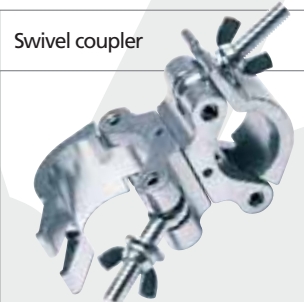

GLOBAL TRUSS

ACCESSORIES

ACCESSORIES

Connection dice
50mm M10
SYSTEM ART. NR.
F32-44 5006

End cap male

SYSTEM ART. NR.
F32-44 5008

Special half connector male for box corner and connection dice

SYSTEM ART. NR.
F32-44 49196

51mm	250kg	5070-1C
------	-------	---------

Halfcoupler small M10

TUBE LOAD ART. NR.
48-51mm 250kg 5035-2

Halfcoupler M10

TUBE LOAD ART. NR.
48-51mm 500kg 5035

Uni-plate fittingclamp M10

PLATE ART. NR.
6-10mm 5066
10-16mm 5067

TV-tap spigot M10

ART. NR.
5031-1

Swivel coupler

TUBE LOAD ART. NR.
32-35mm 75kg 5038-1

Swivel coupler

TUBE LOAD ART. NR.
48-51mm 500kg 5038

Half connector male

SYSTEM	THREAD	MATERIAL	ART. NR.
F22-24	M8	Aluminium	5015
F32-44	M10	Aluminium	5003
F32-44	M10	Special steel	5010

Hinge part male

SYSTEM	ORIENTATION	ART. NR.
F34 + F44	Right	5029R
F34 + F44	Left	5029L

Spacer male

SYSTEM	LENGTH	ART. NR.
F32-44	105mm	5019M
F32-44	170mm	5020M
F32-44	210mm	5021M

Spacer female

SYSTEM	LENGTH	ART. NR.
F32-44	105mm	5019
F32-44	170mm	5020
F32-44	210mm	5021